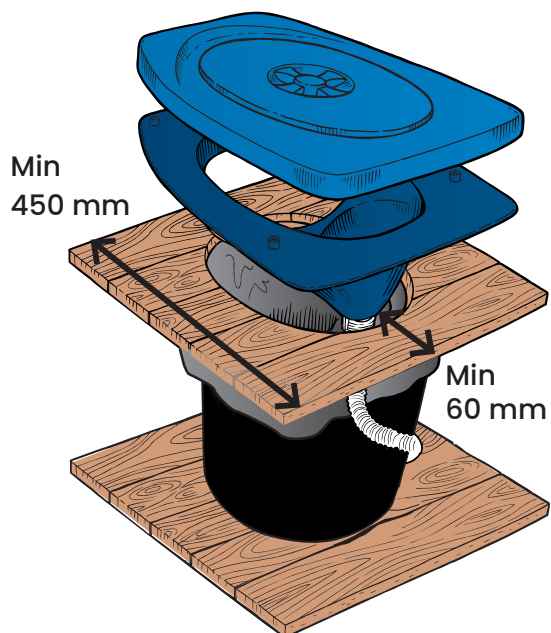

Measurements – Separett Privy 500

Real size measurements available on the package of the product

Separett®
Waterless toilets

Measurements – Separett Privy 501

Real size measurements available on the package of the product

Separett[®]
Waterless toilets