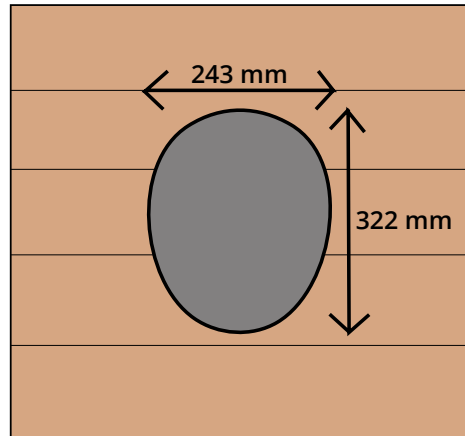

Measurements – Separett Privy 500

Real size measurements available on the package of the product

Separett®
Waterless toilets

Measurements – Separett Privy 501

Real size measurements available on the package of the product