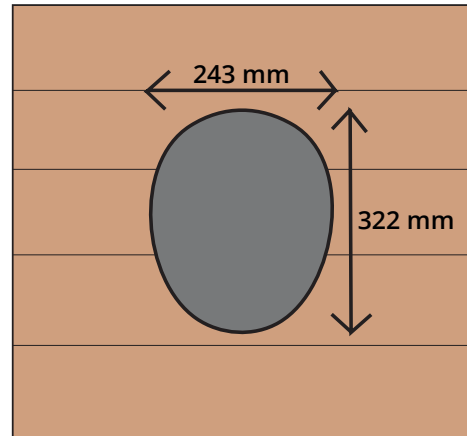

Measurements – Separett Privy 500

Real size measurements available on the package of the product

Separett®
Waterless toilets

Measurements – Separett Privy 501

Real size measurements available on the package of the product