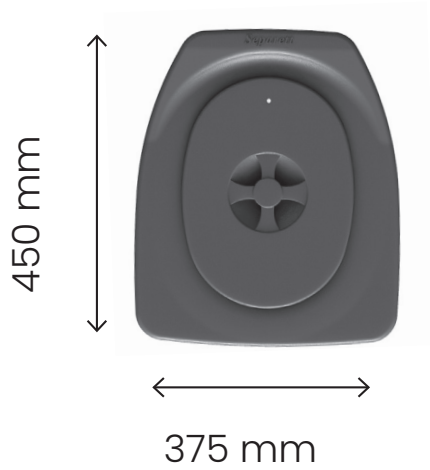

Measurements – Separett Privy 500

Real size measurements available on the package of the product

Separett®
Waterless toilets

Measurements – Separett Privy 501

Real size measurements available on the package of the product