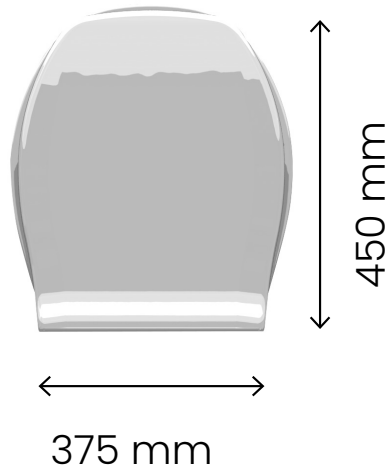

Measurements – Separett Privy 500

Real size measurements available on the package of the product

Separett®
Waterless toilets

Measurements – Separett Privy 501

Real size measurements available on the package of the product