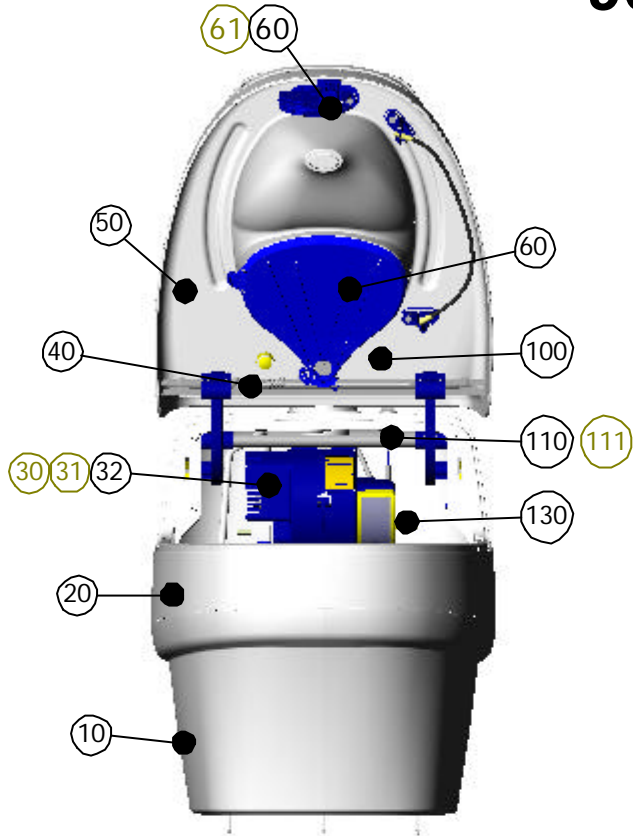

Reservdelar / Spareparts 9000 - Series

NR NO	ARTIKELKOD ARTICEL NO	BENÄMNING DESCRIPTION	ANTAL QTY	ANM REMARKS
	10365-11	9000- RESERVDELSLISTA		
10	10155-01	UNDERDEL, 9000-	1	
20	10154-01	MELLANDEL, 9000-	1	
30	10798-01	SERVICEPAKET FLÄKTHUS KPL 230V, 9000	1	1
31	10366-01	FLÄKTHUS KPL 12V	1	2, 3, 5
32	10825-01	SERVICEPAKET FLÄKTHUS KPL 120V, 9200	1	4
40	10204-03	FJÄDER SKYDD INSYN	1	
50	10299-04	ÖVERDEL KPL, 9000-	1	
60	10418-04	SERVICEPAKET LUCK & ROT MEK, 9000-	1	
61	10691-02	SERVICEPAKET TRYCKKNAPP	1	
62	10751-01	SERVICEPAKET FJÄDERMOTHÅLL	1	
70	10595-01	INSEKTSNÄT VENTILATION	1	
100	10271-01	MUTTER M10	2	
110	10293-01	AXEL LED KPL	1	
111	10690-01	SERVICEPAKET LÄSBLECK	1	
130	10722-01	FILTER KOMPLETT	1	
140	3032500-01	KANLETTE TOALETTSITS	1	
150	10255-01	DEKAL SEPARETT VILLA	1	
160	10231-01	STRÖMBRYTARE 2-HAST	1	1, 4
170	10185-02	PACKNING RÖR	1	
180	10186-01	SKARVRÖR D75mm L44 MM	1	1, 2, 3
181	10555-01	SKARVRÖR Ø82,5mm L=44mm	1	4, 5
190	10417-03	RÖR UTLOPP INKL L-RÖR URIN	1	
200	10164-01	SKIVA ROTER	1	
210	10187-01	KULA 12MM	40	
250	3032128-01	KABEL 230V	1	1
251	10696-01	ADAPTER 850 MA 120V-24VAC, 9200	1	4
252	10303-01	KABEL 12 VOLT	1	2, 3, 5
260	10279-01	TÄCKPLUGG D 33,5	1	
270	10576-01	FÄSTE VÄGG YTTRE INKL MUTTER	1	
280	10229-02	VINKEL 90° Ø32MM	1	
290	3032323-02	URINSLANG 2 METER 32 MM	1	

Anmärkningar/Remarks

- 1   Modell 9000
- 2   Modell 9010
- 3   Modell 9011
- 4   Modell 9200
- 5   Modell 9210