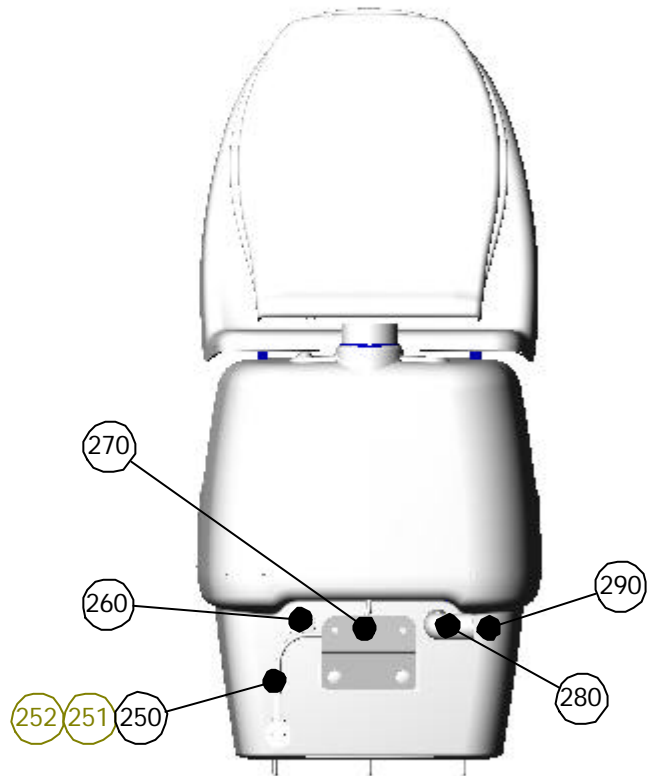

Reservdelar / Spareparts 9000 - Series

NR NO	ARTIKELKOD ARTICEL NO	BENÄMNING DESCRIPTION	ANTAL QTY	ANM REMARKS
	10365-11	9000- RESERVDELSLISTA		
10	10155-01	UNDERDEL, 9000-	1	
20	10154-01	MELLANDEL, 9000-	1	
30	10798-01	SERVICEPAKET FLÄKTHUS KPL 230V, 9000	1	1
31	10366-01	FLÄKTHUS KPL 12V	1	2, 3, 5
32	10825-01	SERVICEPAKET FLÄKTHUS KPL 120V, 9200	1	4
40	10204-03	FJÄDER SKYDD INSYN	1	
50	10299-04	ÖVERDEL KPL, 9000-	1	
60	10418-04	SERVICEPAKET LUCK & ROT MEK, 9000-	1	
61	10691-02	SERVICEPAKET TRYCKKNAPP	1	
62	10751-01	SERVICEPAKET FJÄDERMOTHÅLL	1	
70	10595-01	INSEKTSNÄT VENTILATION	1	
100	10271-01	MUTTER M10	2	
110	10293-01	AXEL LED KPL	1	
111	10690-01	SERVICEPAKET LÄSBLECK	1	
130	10722-01	FILTER KOMPLETT	1	
140	3032500-01	KANLETTE TOALETTSITS	1	
150	10255-01	DEKAL SEPARETT VILLA	1	
160	10231-01	STRÖMBRYTARE 2-HAST	1	1, 4
170	10185-02	PACKNING RÖR	1	
180	10186-01	SKARVRÖR D75mm L44 MM	1	1, 2, 3
181	10555-01	SKARVRÖR Ø82,5mm L=44mm	1	4, 5
190	10417-03	RÖR UTLOPP INKL L-RÖR URIN	1	
200	10164-01	SKIVA ROTER	1	
210	10187-01	KULA 12MM	40	
250	3032128-01	KABEL 230V	1	1
251	10696-01	ADAPTER 850 MA 120V-24VAC, 9200	1	4
252	10303-01	KABEL 12 VOLT	1	2, 3, 5
260	10279-01	TÄCKPLUGG D 33,5	1	
270	10576-01	FÄSTE VÄGG YTTRE INKL MUTTER	1	
280	10229-02	VINKEL 90° Ø32MM	1	
290	3032323-02	URINSLANG 2 METER 32 MM	1	

Anmärkningar/Remarks

- 1   Modell 9000
- 2   Modell 9010
- 3   Modell 9011
- 4   Modell 9200
- 5   Modell 9210